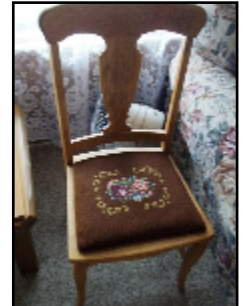

Check our web page for
more pictures & late
additions @ carrauction.com

CARR

AUCTION & REAL ESTATE, INC.

909 AUCTION AVE. • P.O. BOX 300 • LARNED, KS 67550

Jim Froetschner • Chris Froetschner, Auctioneers

620.285.3148

www.carrauction.com

MANY MORE MORE ITEMS NOT LISTED!!

Any Announcement Made Sale Day Shall Take Precedence Over All Advertised Material. No Absentee Bids Will Be Taken on Sale Day.