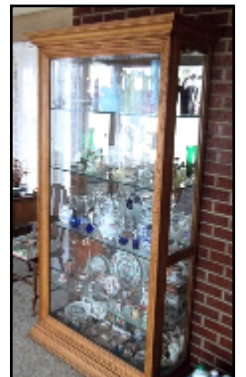

Check our web page for
more pictures & late
additions @ carrauction.com

CARR

AUCTION & REAL ESTATE, INC.

909 AUCTION AVE. • P.O. BOX 300 • LARNED, KS 67550

Jim Froetschner • Chris Froetschner, Auctioneers

620.285.3148

www.carrauction.com

MANY MORE MORE ITEMS NOT LISTED!!

Any Announcement Made Sale Day Shall Take Precedence Over All Advertised Material. No Absentee Bids Will Be Taken on Sale Day.