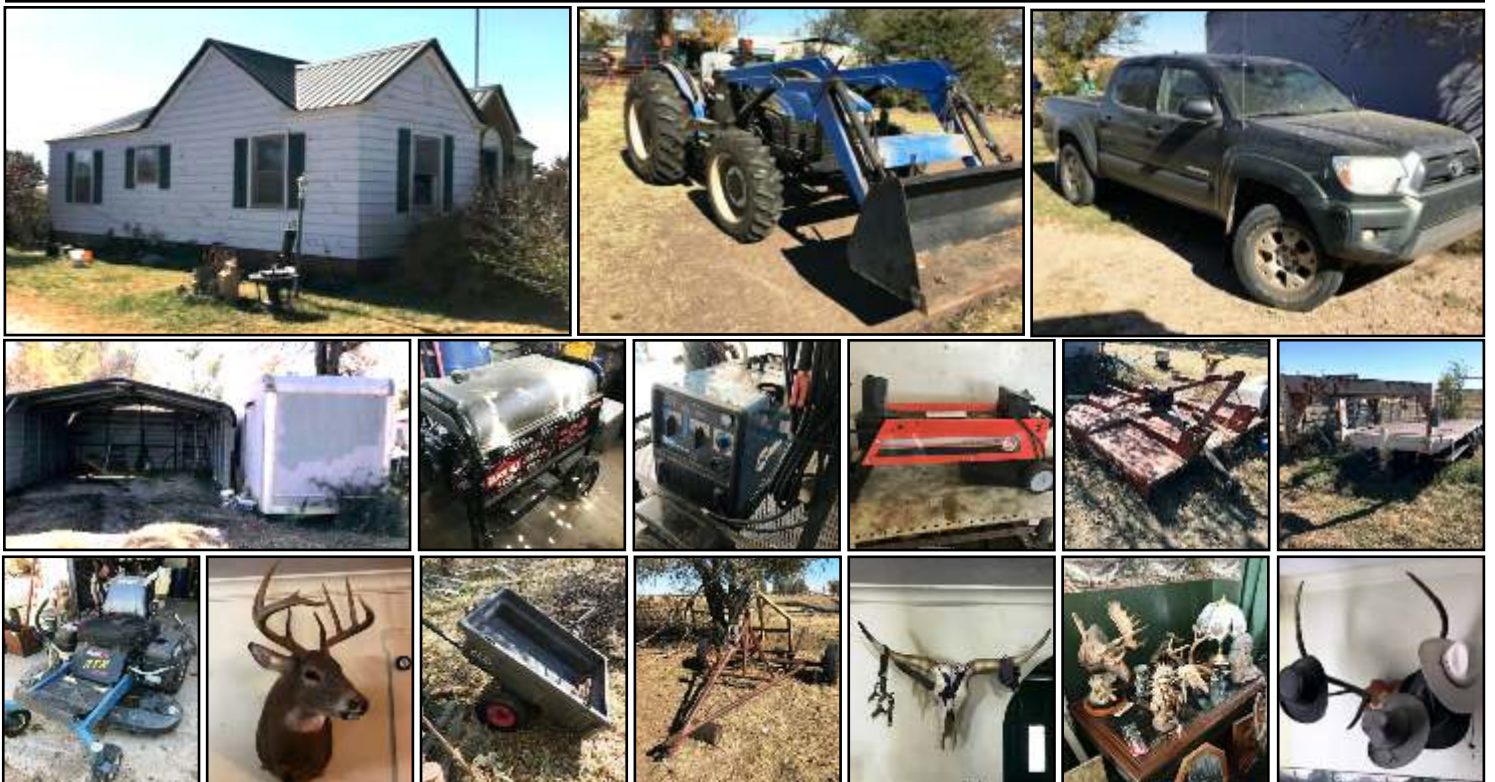

### REAL ESTATE

(Sells At 1st @ 11:00 a.m. Followed by Personal Property)

**905 NE 100TH ST., STAFFORD, KS**--Approx. 2.5 Acre Tract with Single Story, 2-Bedroom, 1040 Sq. Ft. Home w/Metal Roof, Central Heat & Air. (2) Water Wells, Double Car Carport, Single Garage, Storage Sheds, Tack Room, Small Pond, Steel Corrals and Lean-To Cattle Shed. House Sells with Electric Stove & Washing Machine

### TRACTOR, PICKUP, MOWER & SHOP

NH TT 60A FMWA Tractor w/Loader, Bucket & Bale Spike. (Hour Meter Unreadable, Thought to be Less than 100 Hrs.)  
2012 Toyota Tacoma 4-Door 4x4 Pickup w/128,238 Miles  
Dixon ZTR 2300 Mower, 300 Hours  
Miller Bobcat Welder & Torch on Trailer, 72 Hours  
Honda Blackmax 8125 Generator  
18' Gooseneck Flatbed Trailer w/Folding Ramps  
Electric Log Splitter  
Lincoln 225 AC Welder  
Upright Air Compressor  
Pickup Bed Trailer  
Paddle Boat  
Mower Jack  
Lawn Utility Trailer  
ATV Sprayer Tank  
Lots of Good Misc. Hand , Lawn & Garden Tools

### FARM EQUIPMENT

Rhino 184 3-Pt. Mower  
11' 3-Pt. Rotary Hoe  
8' Graham Hoeme Single Round Bale Moving Trailer  
Composter  
Horse Drawn Disc  
(2) Plastic Stock Tanks  
Fuel Tank & Stand  
Misc. Cattle Panels