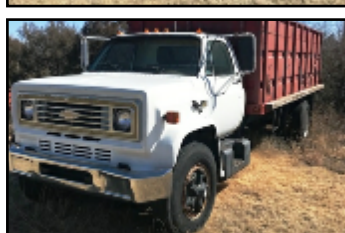

SMELL WHATS COOKIN' WILL SERVE LUNCH

DALE EICHMAN'S EQUIPMENT:

1992 JD 8760 Tractor, Quad Range, 24-Sp., 4-Hyd. 8945 Hrs. – Last 500 Hrs. Injection Pump Rebuilt by Bell Pump, 300+ HP New AC System, New Water Pump, 2-Hyd. Lines Front to Back, 2 Line Under Cab, New U-Joints on Main Drive Shaft, Rubber 90%
1972 Chevy Tilt Cab, 121,000 Miles (10,000 Miles on Complete New 350 V8, 5x2-Sp., Power Steering, Good Rubber 9.00x20, 16 1/2' Bed & Hoist, 40" Sides/10" Extension 350-450 Bu., Side Mount Grain Fill Auger, Rollover Tarp, Truck Has Been Used for Seed Wheat Only Last 10 Years
1981 Crust Buster Drill, Low Acres, 32', 10" Spacing, Paint Like New, 5-Years Ago Trash Spacing were Added

54' Noble/Versatile 9x6 Sweep & Pickers
54' Springtooth & Harrow, Hyd. Fold
24' CrustBuster Offset Disc, Good Disc, Front 22", Back 23"
24' 4-Section Harrow, Hyd. Lift
9-Shank Orthman Ripper, Very Good, (9) 36" Sweep Attachment, Fits Any Ripper with 1" Shanks
Caddy with Quick Hitch to Convert 3-Pt. to Pull Type
42' Field Conditioner
(1) Pair Hyd. Assist Wheels, 6x6 Bar
Pull Type Sprayer, 30' with Set Up to Turn On/Off Each Section Independently
Trailer with 300-Gal. Water Tank & Pump, Clean Water Only, No Chemicals
Deer Blind on Wheels

JOE YEAGER'S EQUIPMENT:

1989 JD 9600 Combine, 5524 Machine Hrs, 7323 Engine Hrs. w/930 Rigid Head
JD 893 Cornhead
JD 853A Rowhead
2005 CAT Challenger MT665B Tractor, MFWA w/Omnistar XP/HP Auto Steer, 7929 Hrs., New Engine & Trans. Installed At 3000 Hrs.
2011 Apache AS715 Sprayer, 90', 1900 Hrs.
1997 Brent 874 Grain Cart, 30.5x32 Tires
2007 Sunflower 42' Fallowmaster