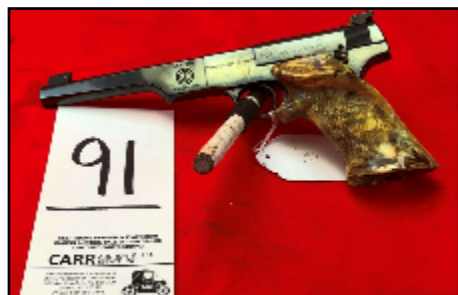

**ONLINE
BIDDING
AVAILABLE!**

FIREARM AUCTION

SCAN FOR PICTURES!

SATURDAY, DECEMBER 3, 2022

COMMENCING AT 9:00 A.M.

LOCATION: CARR AUCTION GALLERY, 909 AUCTION AVE., W. HWY 156, LARNED, KS 67550

Ft. Larned Lions Club Will Serve Lunch