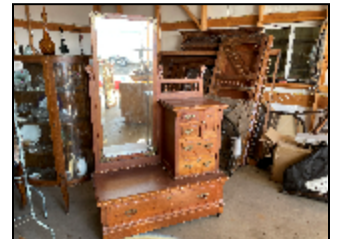

ANTIQUE, COLLECTIBLE, COIN & HOUSEHOLD

AUCTION

THURSDAY, APRIL 11, 2024

COMMENCING AT 8:30 A.M.

LOCATION: CARR AUCTION GALLERY - 909 AUCTION AVE., W. HWY 156, LARNED, KS 67550
FT. LARNED LIONS CLUB WILL SERVE LUNCH

COINS

(Will Not Sell Before 1:30 p.m.)

1. 24K Gold Plated 1883 Nickel
2. (113) Indian Head Cents
3. (89) V-Nickels
4. (128) V-Nickels
5. Bag Shiny 2009 Cents
6. Bigger Bag Shiny 2009 Cents
7. (10) Rolls Wheat Cents
8. (10) Rolls Wheat Cents
9. (10) Rolls Wheat Cents
10. (10) Rolls Wheat Cents
11. (8) Commemorative Bank Notes
12. $2 Red Seal & $2 Bison Commemorative Bills
13. (4) 2009 State Cents
14. 1857 Flying Eagle
15. 1858 Flying Eagle
16. 1858 Flying Eagle
17. 1862 Indian Head Copper Nickel
18. 1863 Indian Head Copper Nickel
19. 1884 Indian Head Copper Nickel
20. (25) Kennedy Half-Dollars (Clad)
21. 1943 DPS Pennies (Iron)
22. 1980-D Mis-Struck Penny
23. 1946 Error Penny
24. 1958 Error Penny
25. 1957 Error Penny
26. 1909 VDB Lincoln Penny
27. 1952 Error D Penny
28. 1944-D Penny